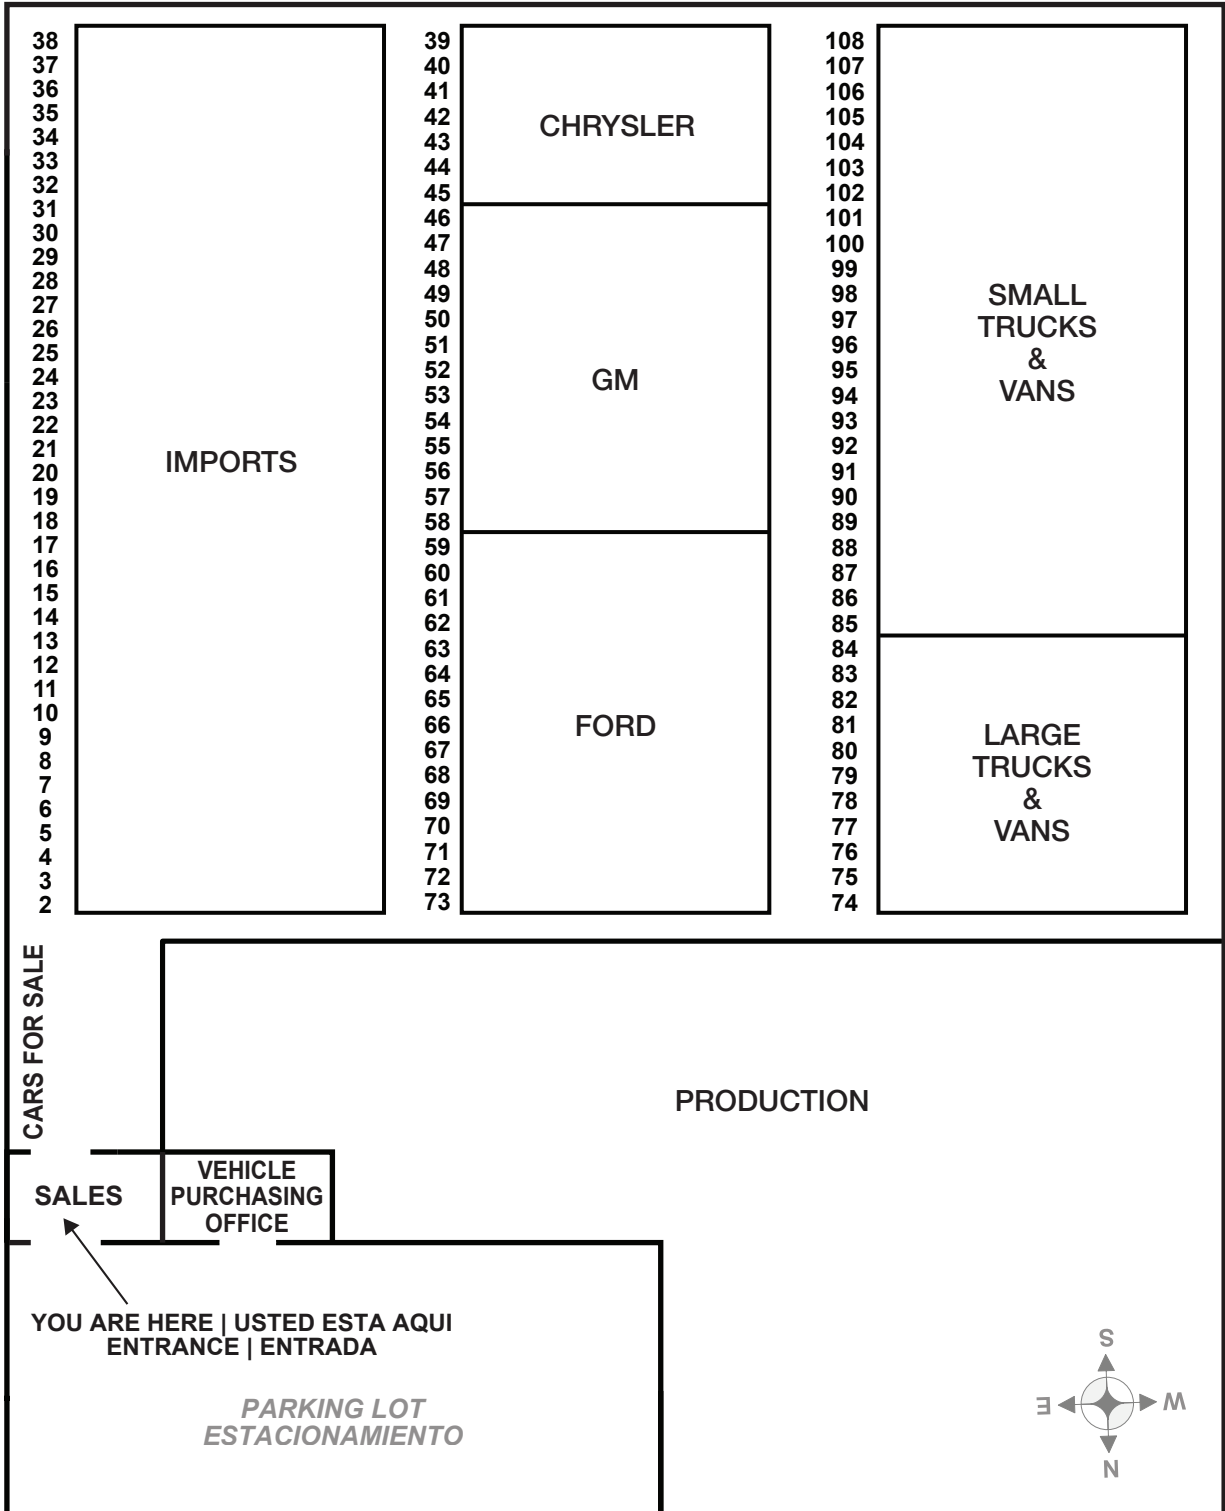

PICK-n-PULL

4659 Air Base Parkway, Fairfield, CA 94533

Air Base Parkway

REV. 20200306

REMINDER!!! THIS IS FOR YOUR SAFETY AND OTHERS
 PLEASE NO Jacks, Torches, Grinders or anything that can cause a fire.
 PLEASE DO NOT use the overhead hoist to pick up cars, they are for pulling engines and transmissions out of the car. They can not hold the weight of a car.
 PLEASE DO NOT bring any parts into the yard you may be charged for them.