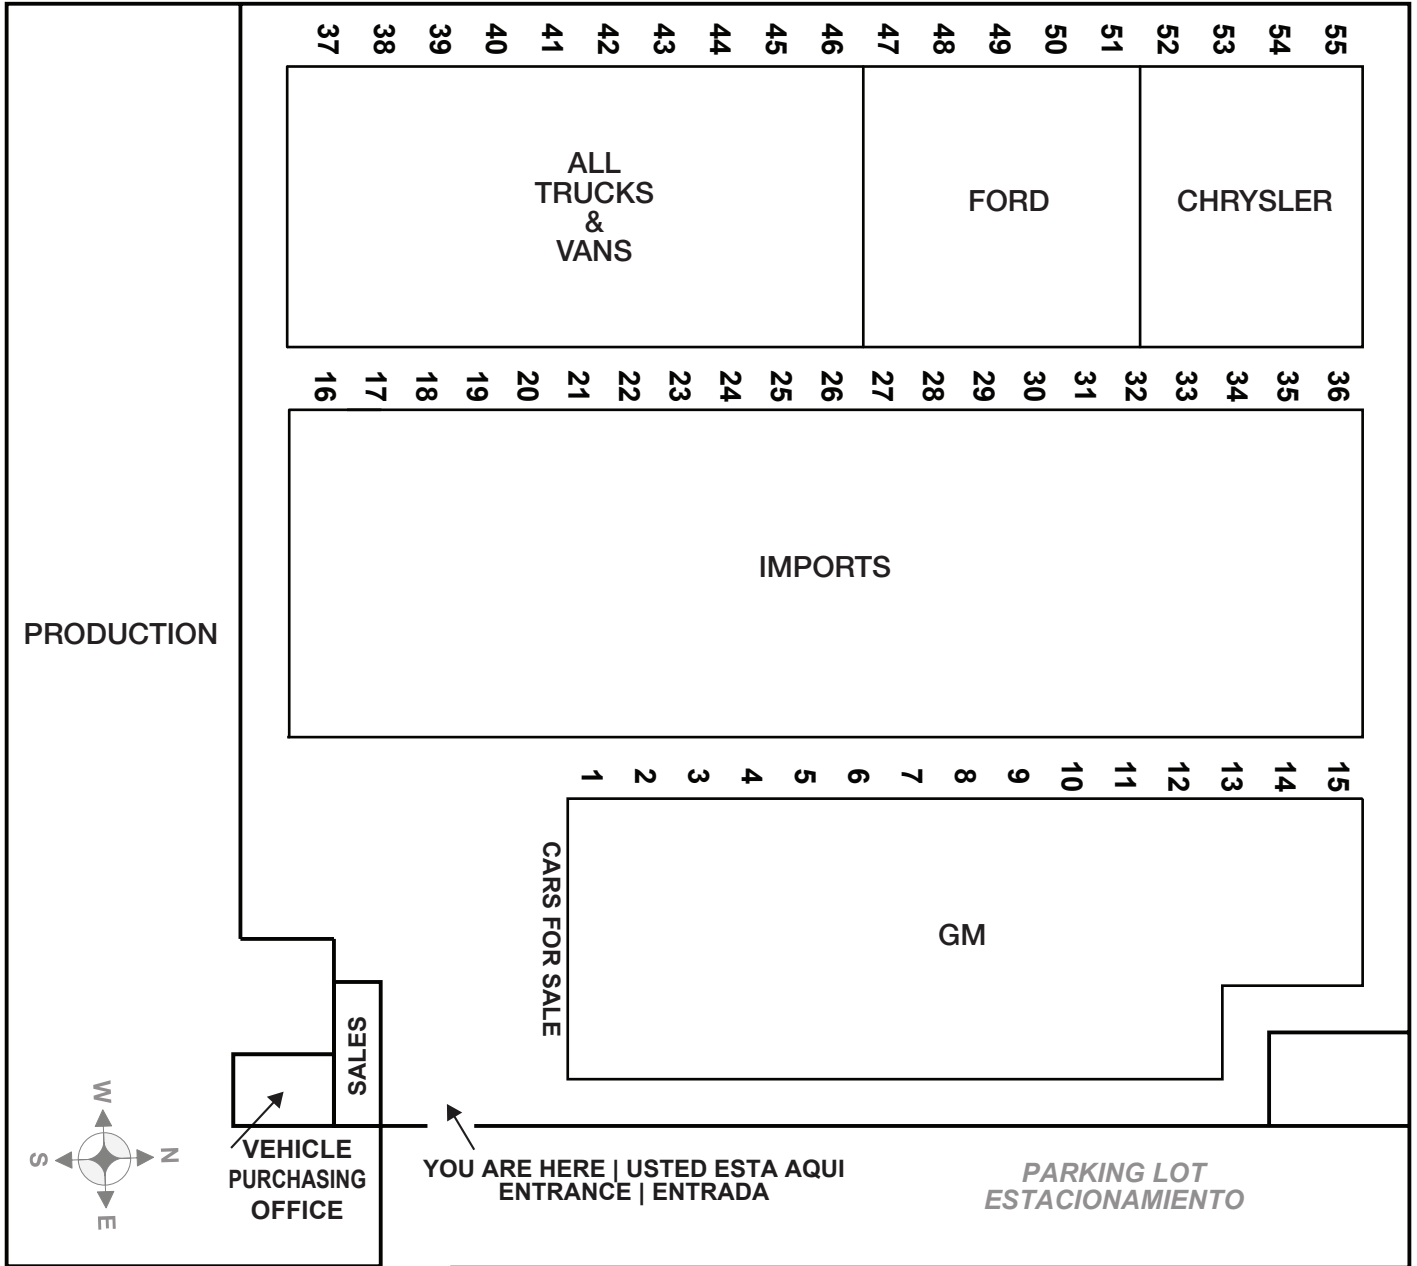

# PICK-n-PULL

8451 San Leandro Street, Oakland, CA 94621

San Leandro Street

REV. 02/20/2019

**REMINDER!!! THIS IS FOR YOUR SAFETY AND OTHERS**  
 PLEASE NO Jacks, Torches, Grinders or anything that can cause a fire.  
 PLEASE DO NOT use the overhead hoist to pick up cars, they are for pulling engines and transmissions out of the car. They can not hold the weight of a car.  
 PLEASE DO NOT bring any parts into the yard you may be charged for them.